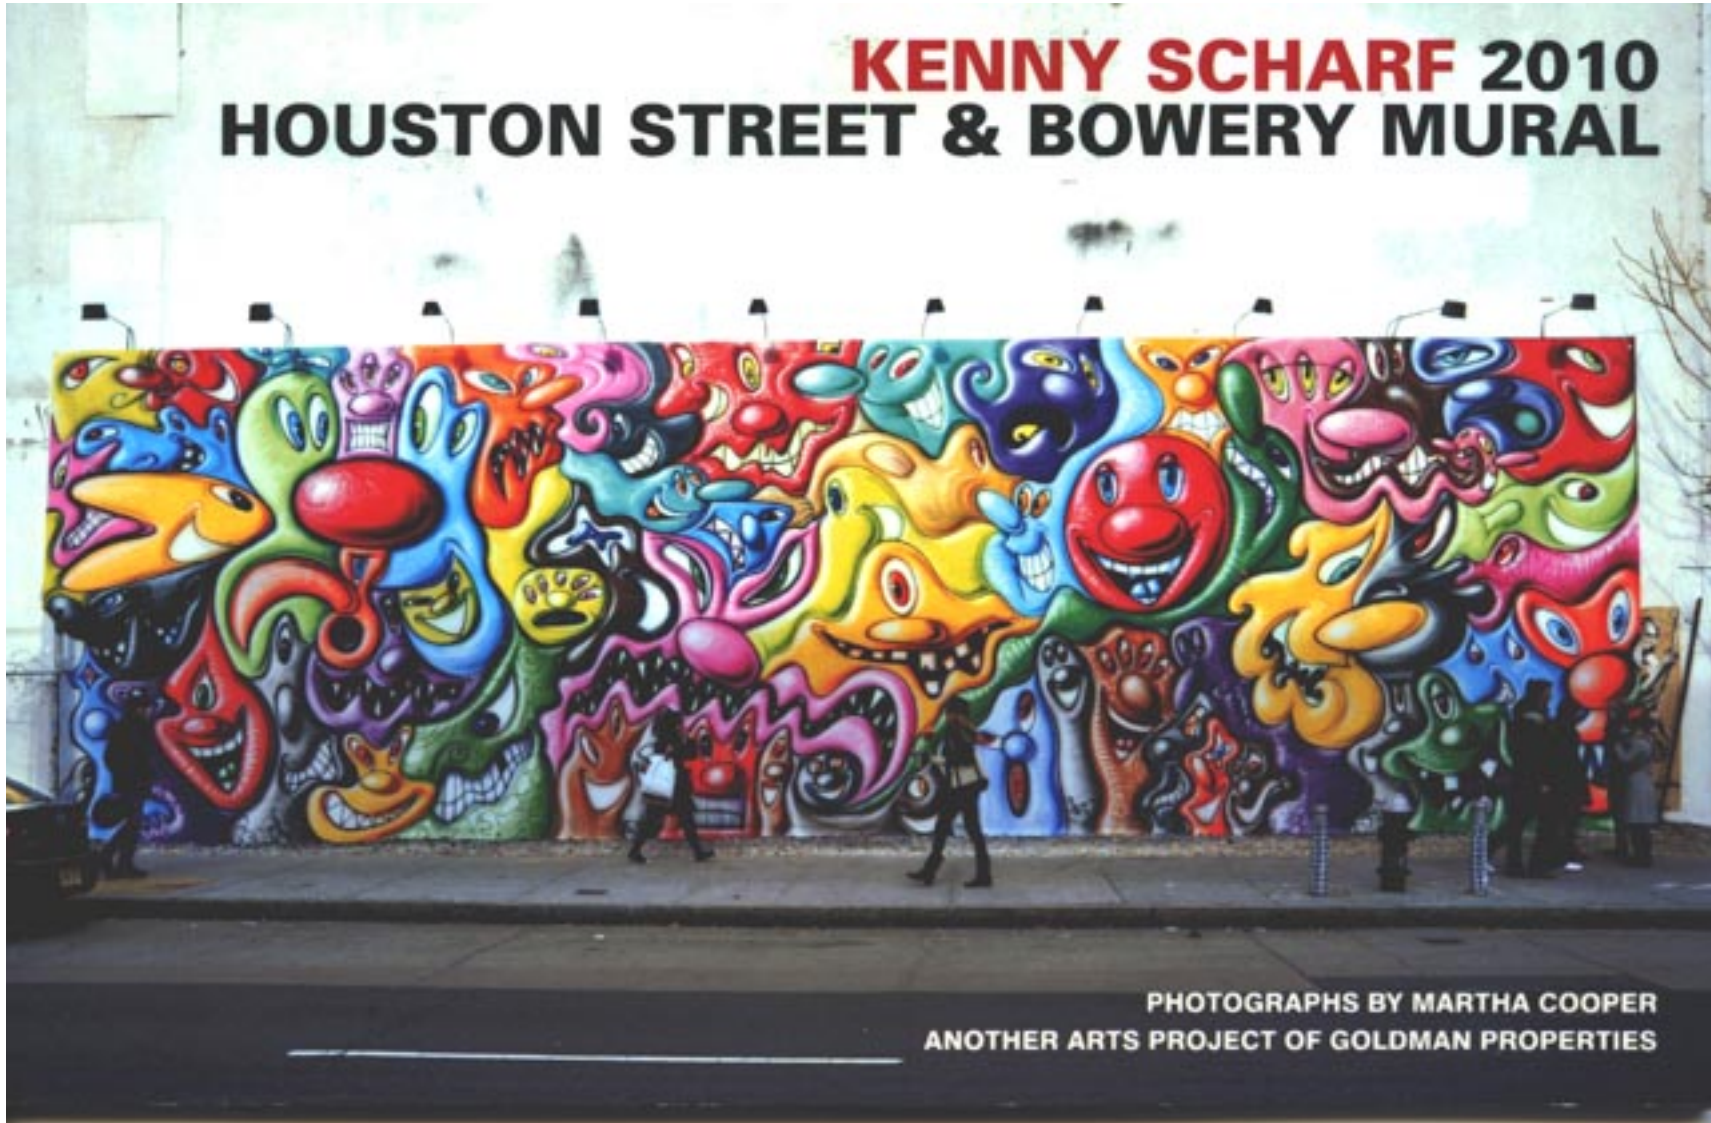

**KENNY SCHARF 2010**  
**HOUSTON STREET & BOWERY MURAL**

PHOTOGRAPHS BY MARTHA COOPER  
ANOTHER ARTS PROJECT OF GOLDMAN PROPERTIES